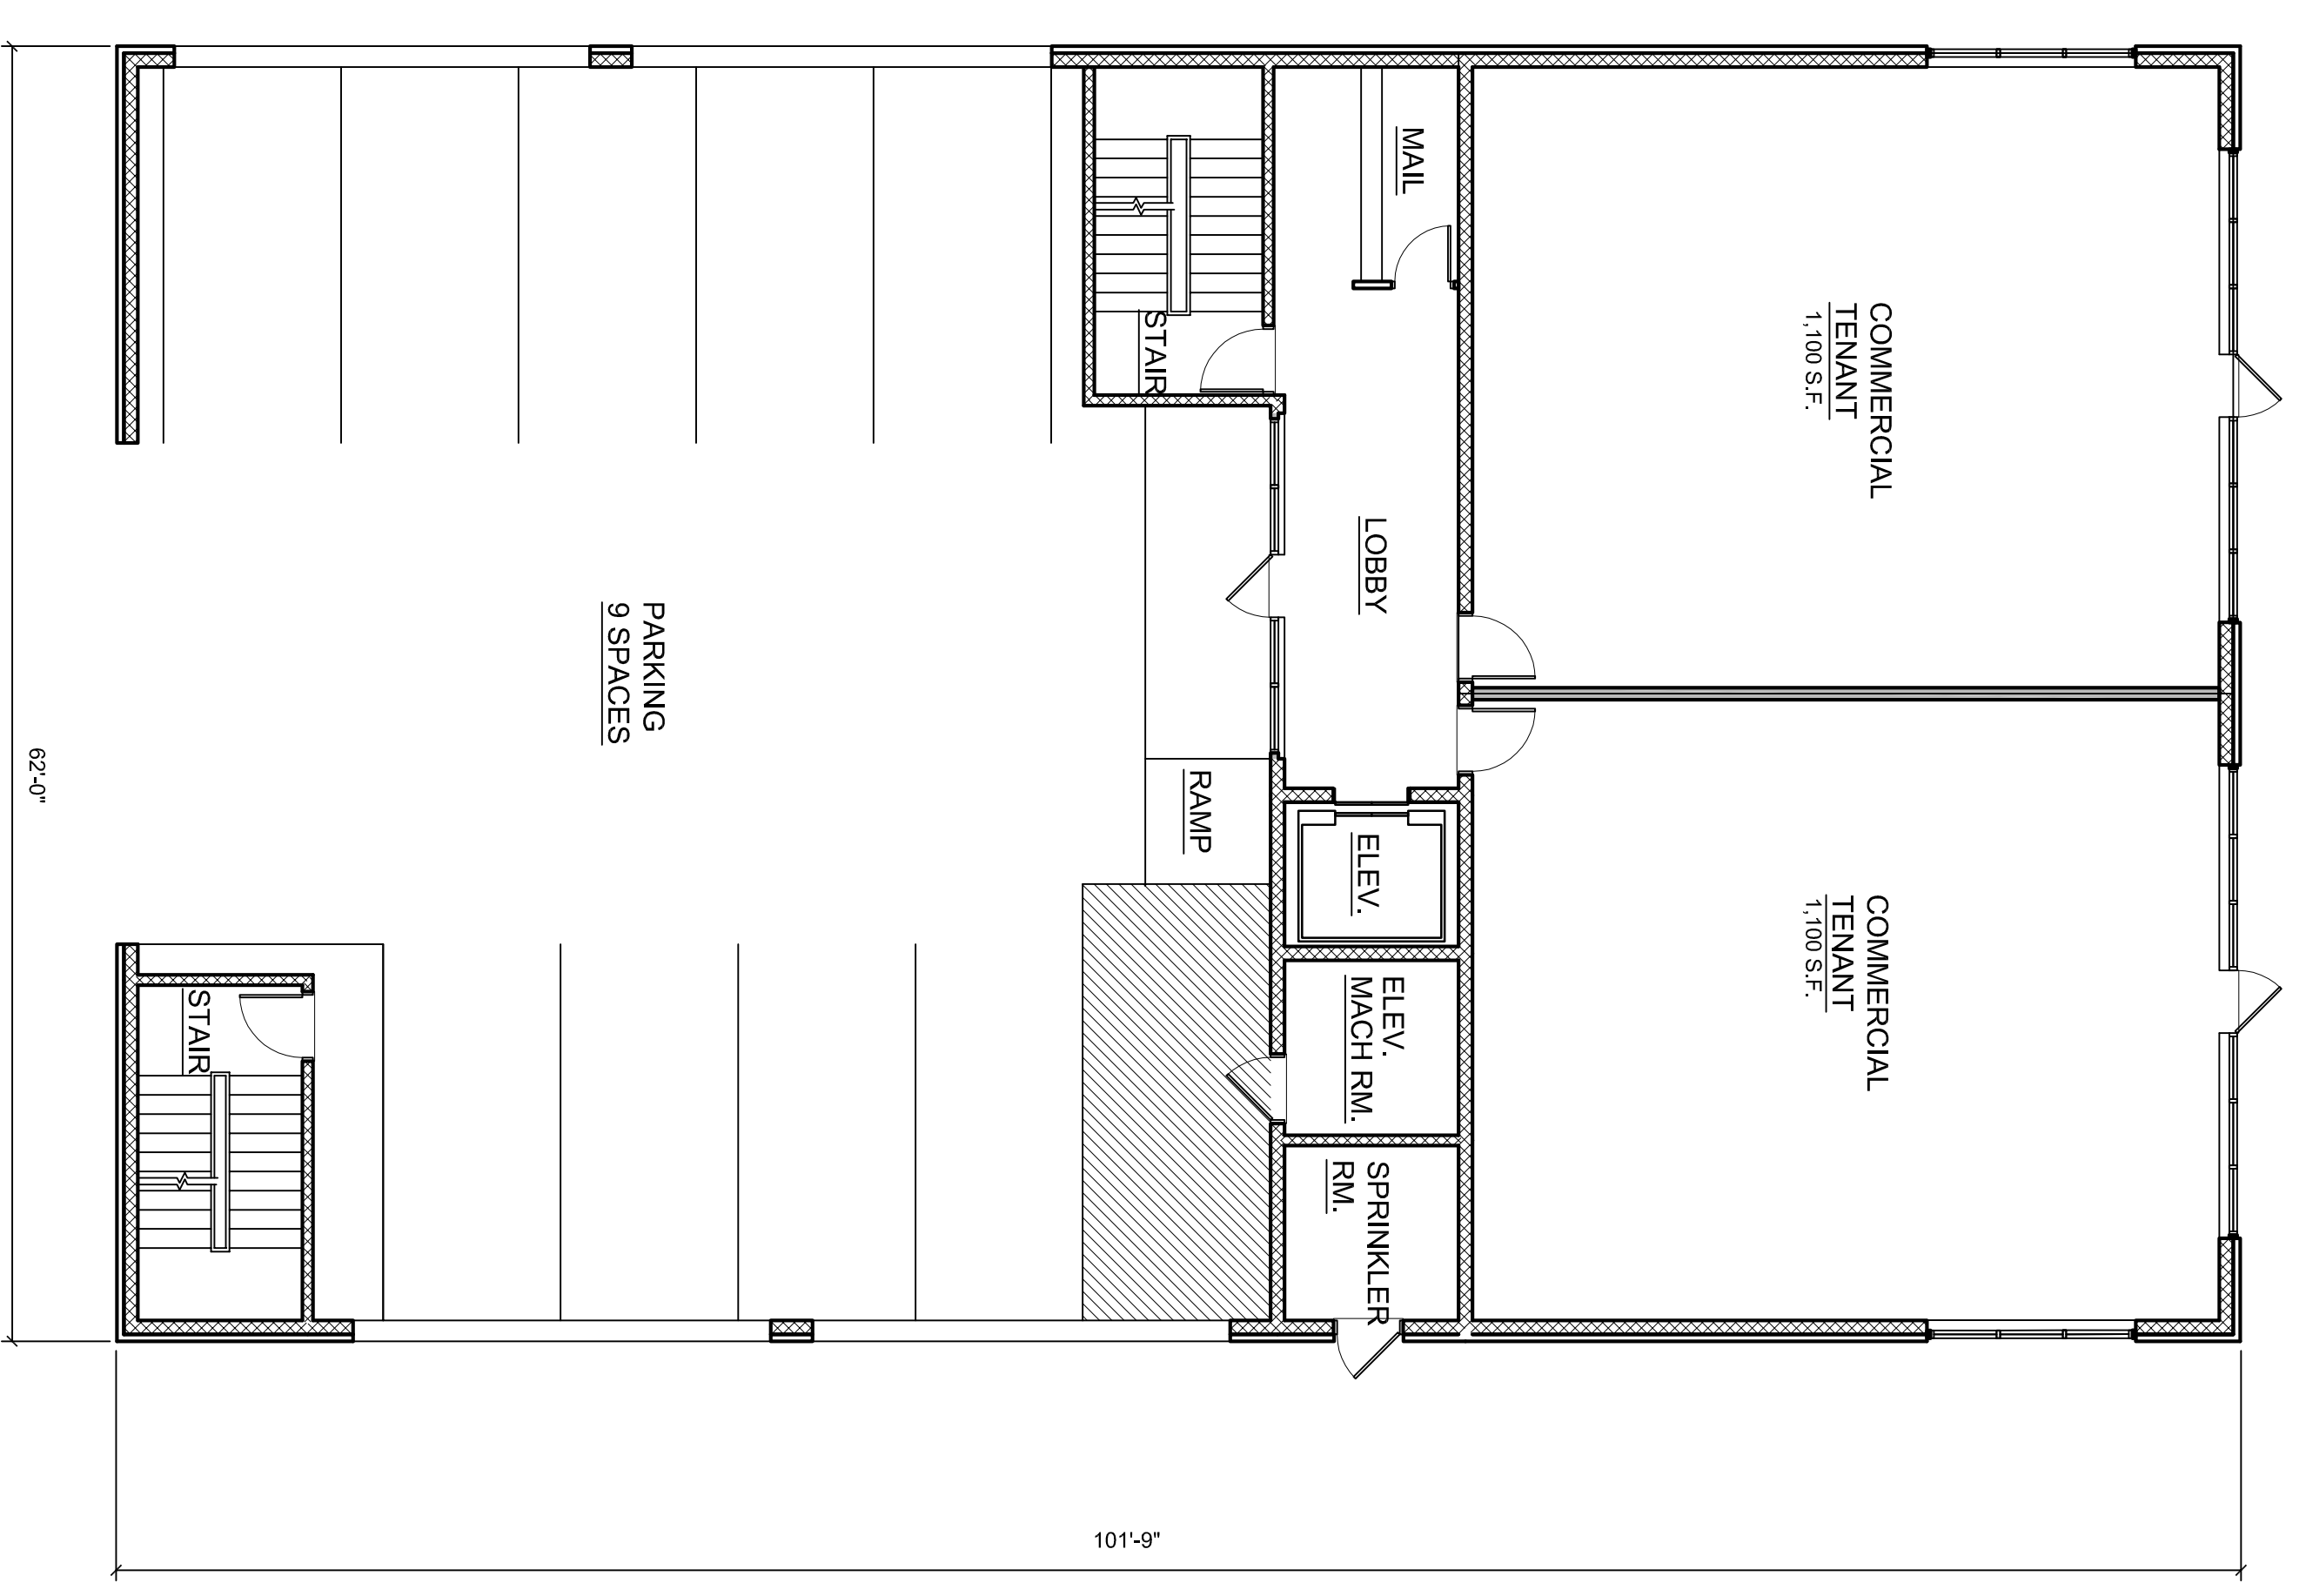

PROJECT NUMBER 22116  
 DATE January 12, 2023  
 DRAWN BY AJ  
 CHECKED BY

**Prelim.-1.1**

SCALE AS NOTED

**1** GROUND FLOOR PLAN  
 Scale: 1/8" = 1'-0"

**2** 2ND-4TH FLOOR PLAN  
 Scale: 1/8" = 1'-0"