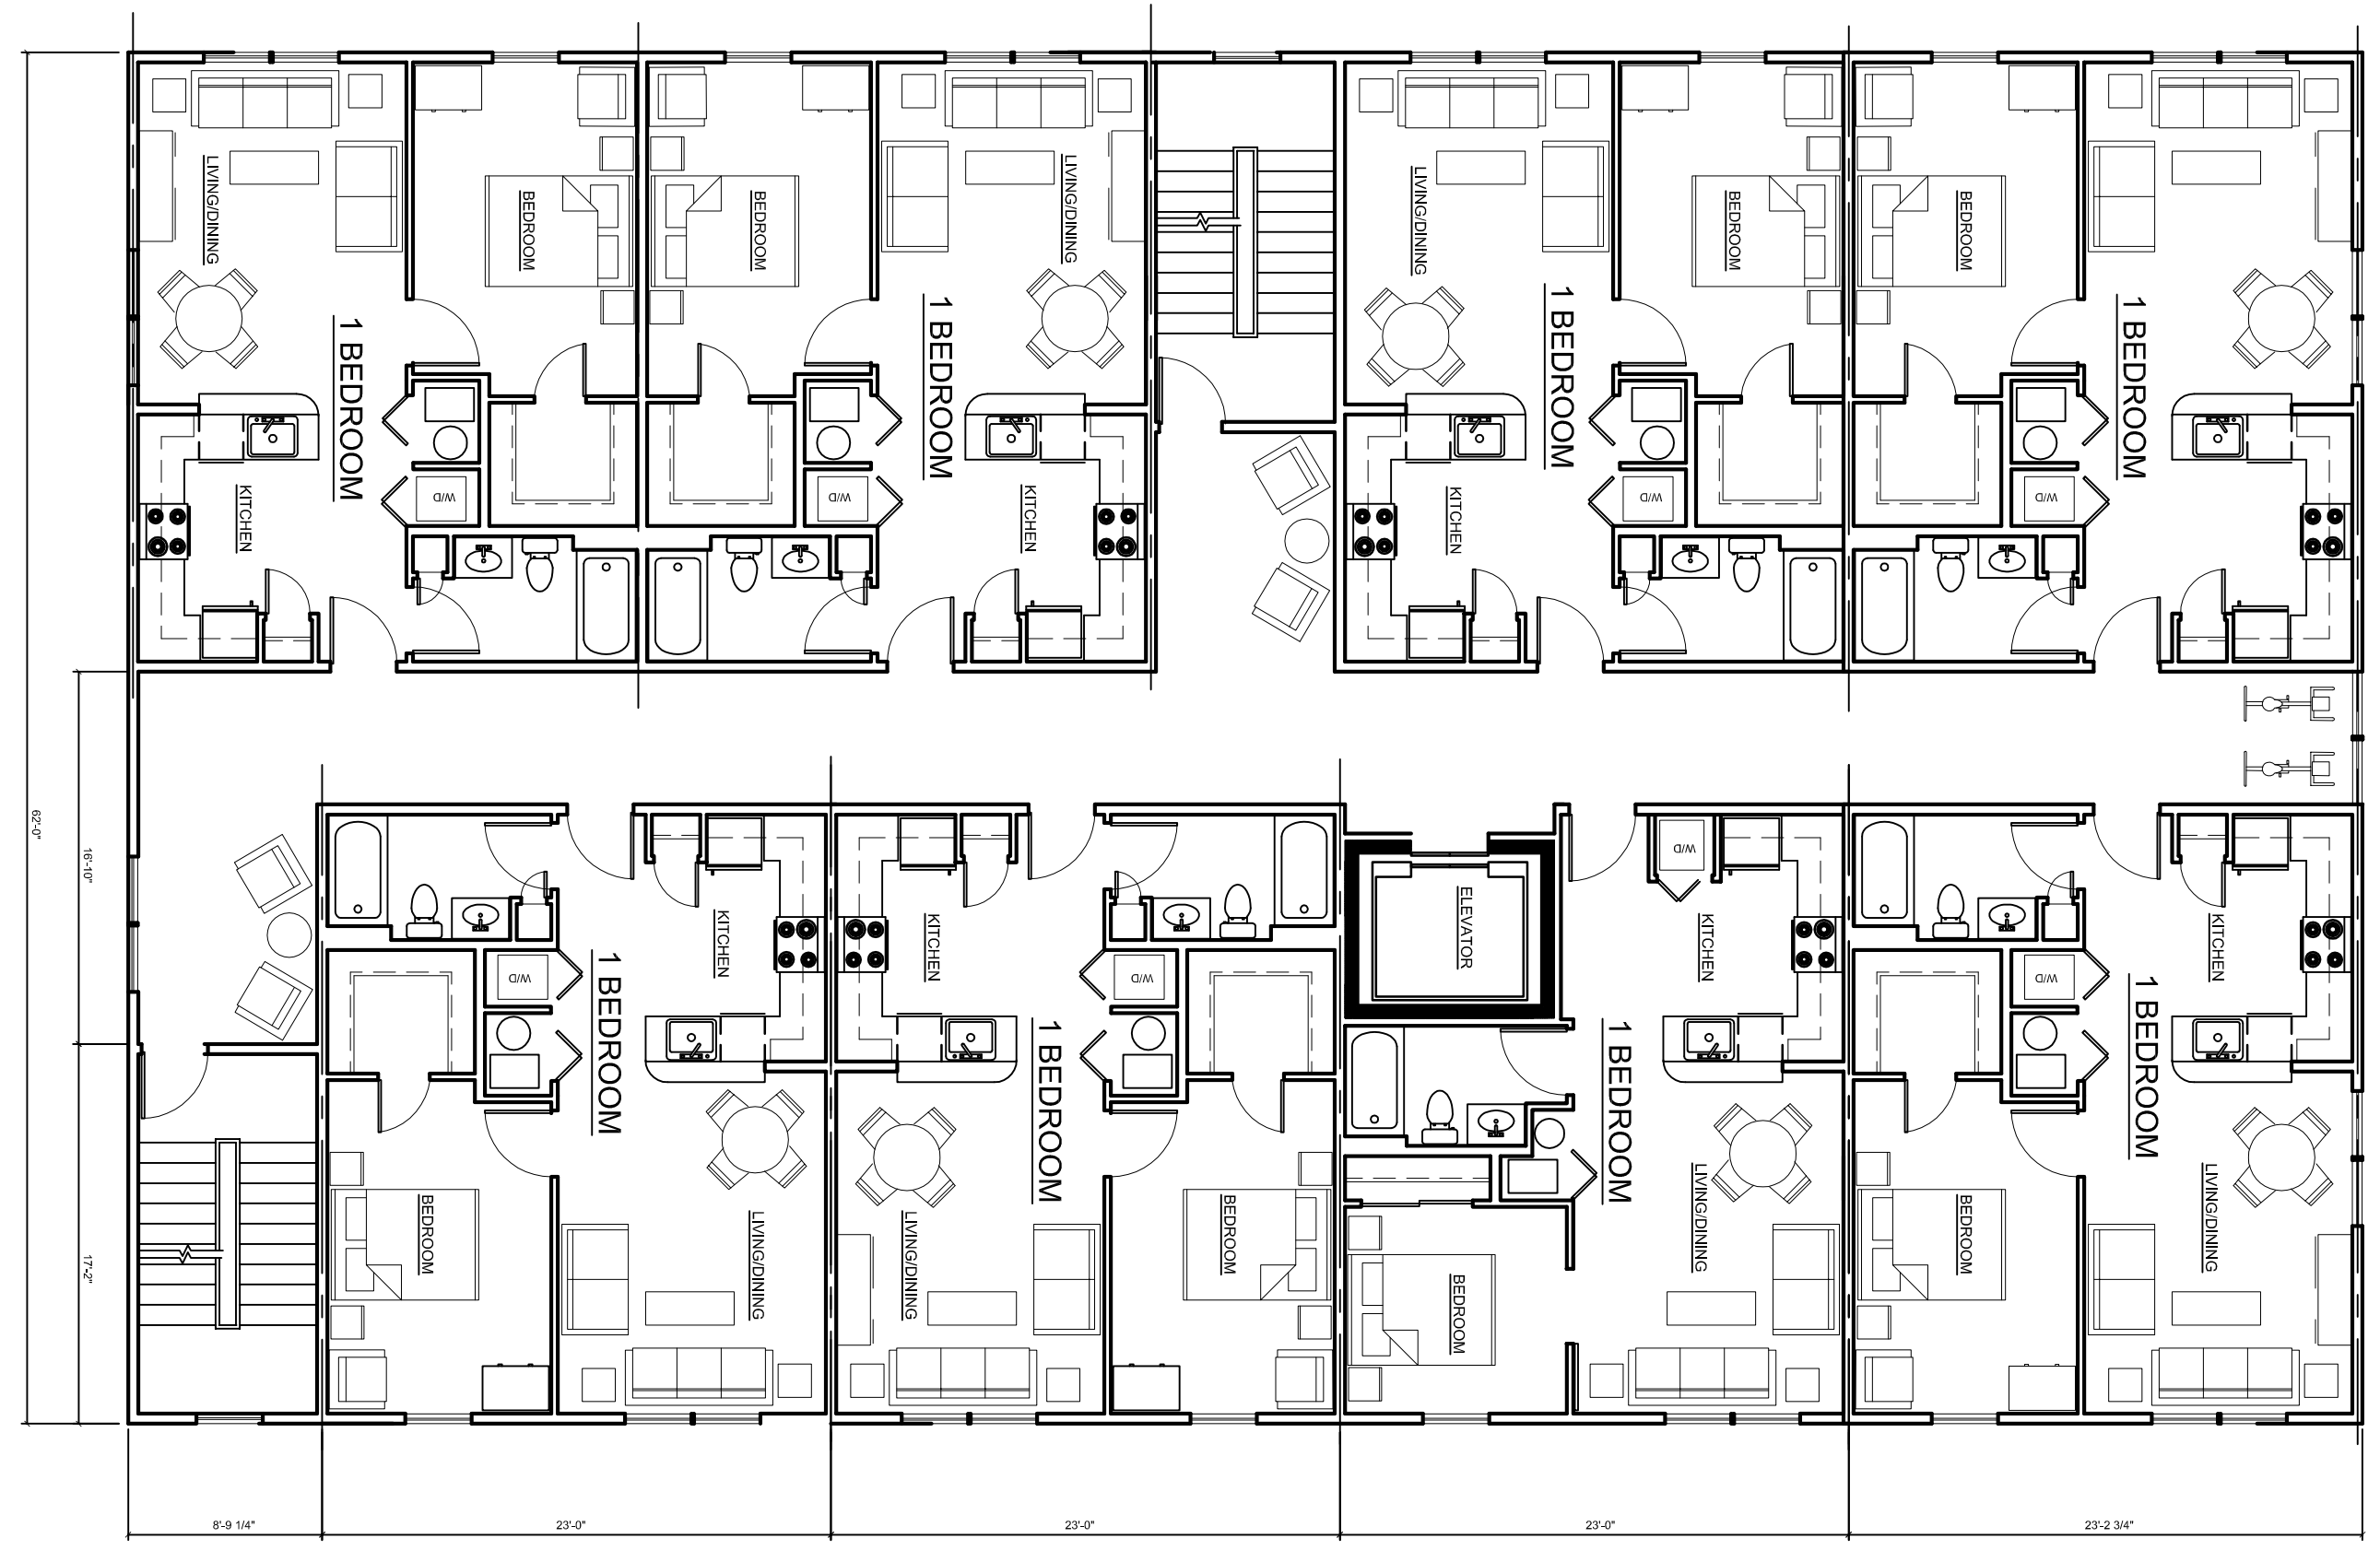

PROJECT NUMBER 22116  
 DATE January 12, 2023  
 DRAWN BY AJ  
 CHECKED BY

**Prelim.-1.1**

SCALE AS NOTED

**1** GROUND FLOOR PLAN  
 Scale: 1/8" = 1'-0"

**2** 2ND-4TH FLOOR PLAN  
 Scale: 1/8" = 1'-0"